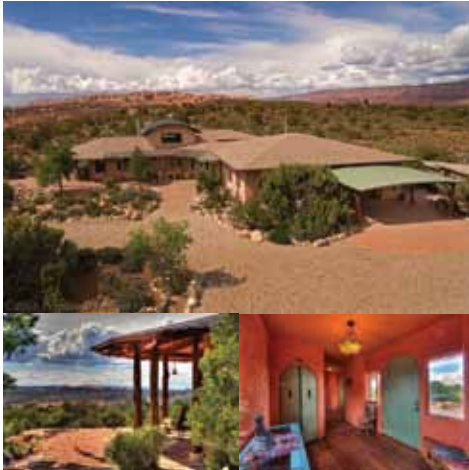

Celebrating 10 Years of Service
REAL ESTATE COMPANY OF MOAB
Committed to Your Future

360 DEGREE VIEWS
 MLS 1377302 Offered at \$1,395,000

VACATION RENTAL COMPLEX
 MLS 1511526 Offered at \$1,700,000

YOUR MILLCREEK CANYON
 MLS 1434478 Offered at \$2,800,000

RARE DESERT OASIS
 MLS 1475356 \$550,000

WELCOME HOME
 MLS 1441997 \$550,000

EAST SIDE ELEGANCE
 MLS 1517779 \$489,000

BEAUTIFUL TOWNHOME
 MLS 1504332 \$405,000

Moab's Real Estate Source:

WWW.MOABRECO.COM

NIGHTLY RENTABLE!

WIDE OPEN SPACES 1.89 acre corner lot with view 1426359 \$199,500
RED ROCKS ON THE RIDGE 2.3 acre Navajo Ridge Lot 6B 1342619 \$202,500
BEAUTIFUL BUILDING LOT .50 ac with great setting 1494382 \$135,000
RARE DOUBLE LOT 2.61 ac double lot at Wilson Arch 1316168 \$95,000

SECLUDED BEAUTY 2.39 acre lot, great for horses 1302613 \$222,777
ABSOLUTELY STUNNING 3.66 acres perched above Moab 1346908 \$250,000
WRAY MESA Woodlands Ridge, recreational paradise! Power & water to most lots, no HOA, few CCRs! Lots sized 2.59 - 38+ acres. From \$63,000